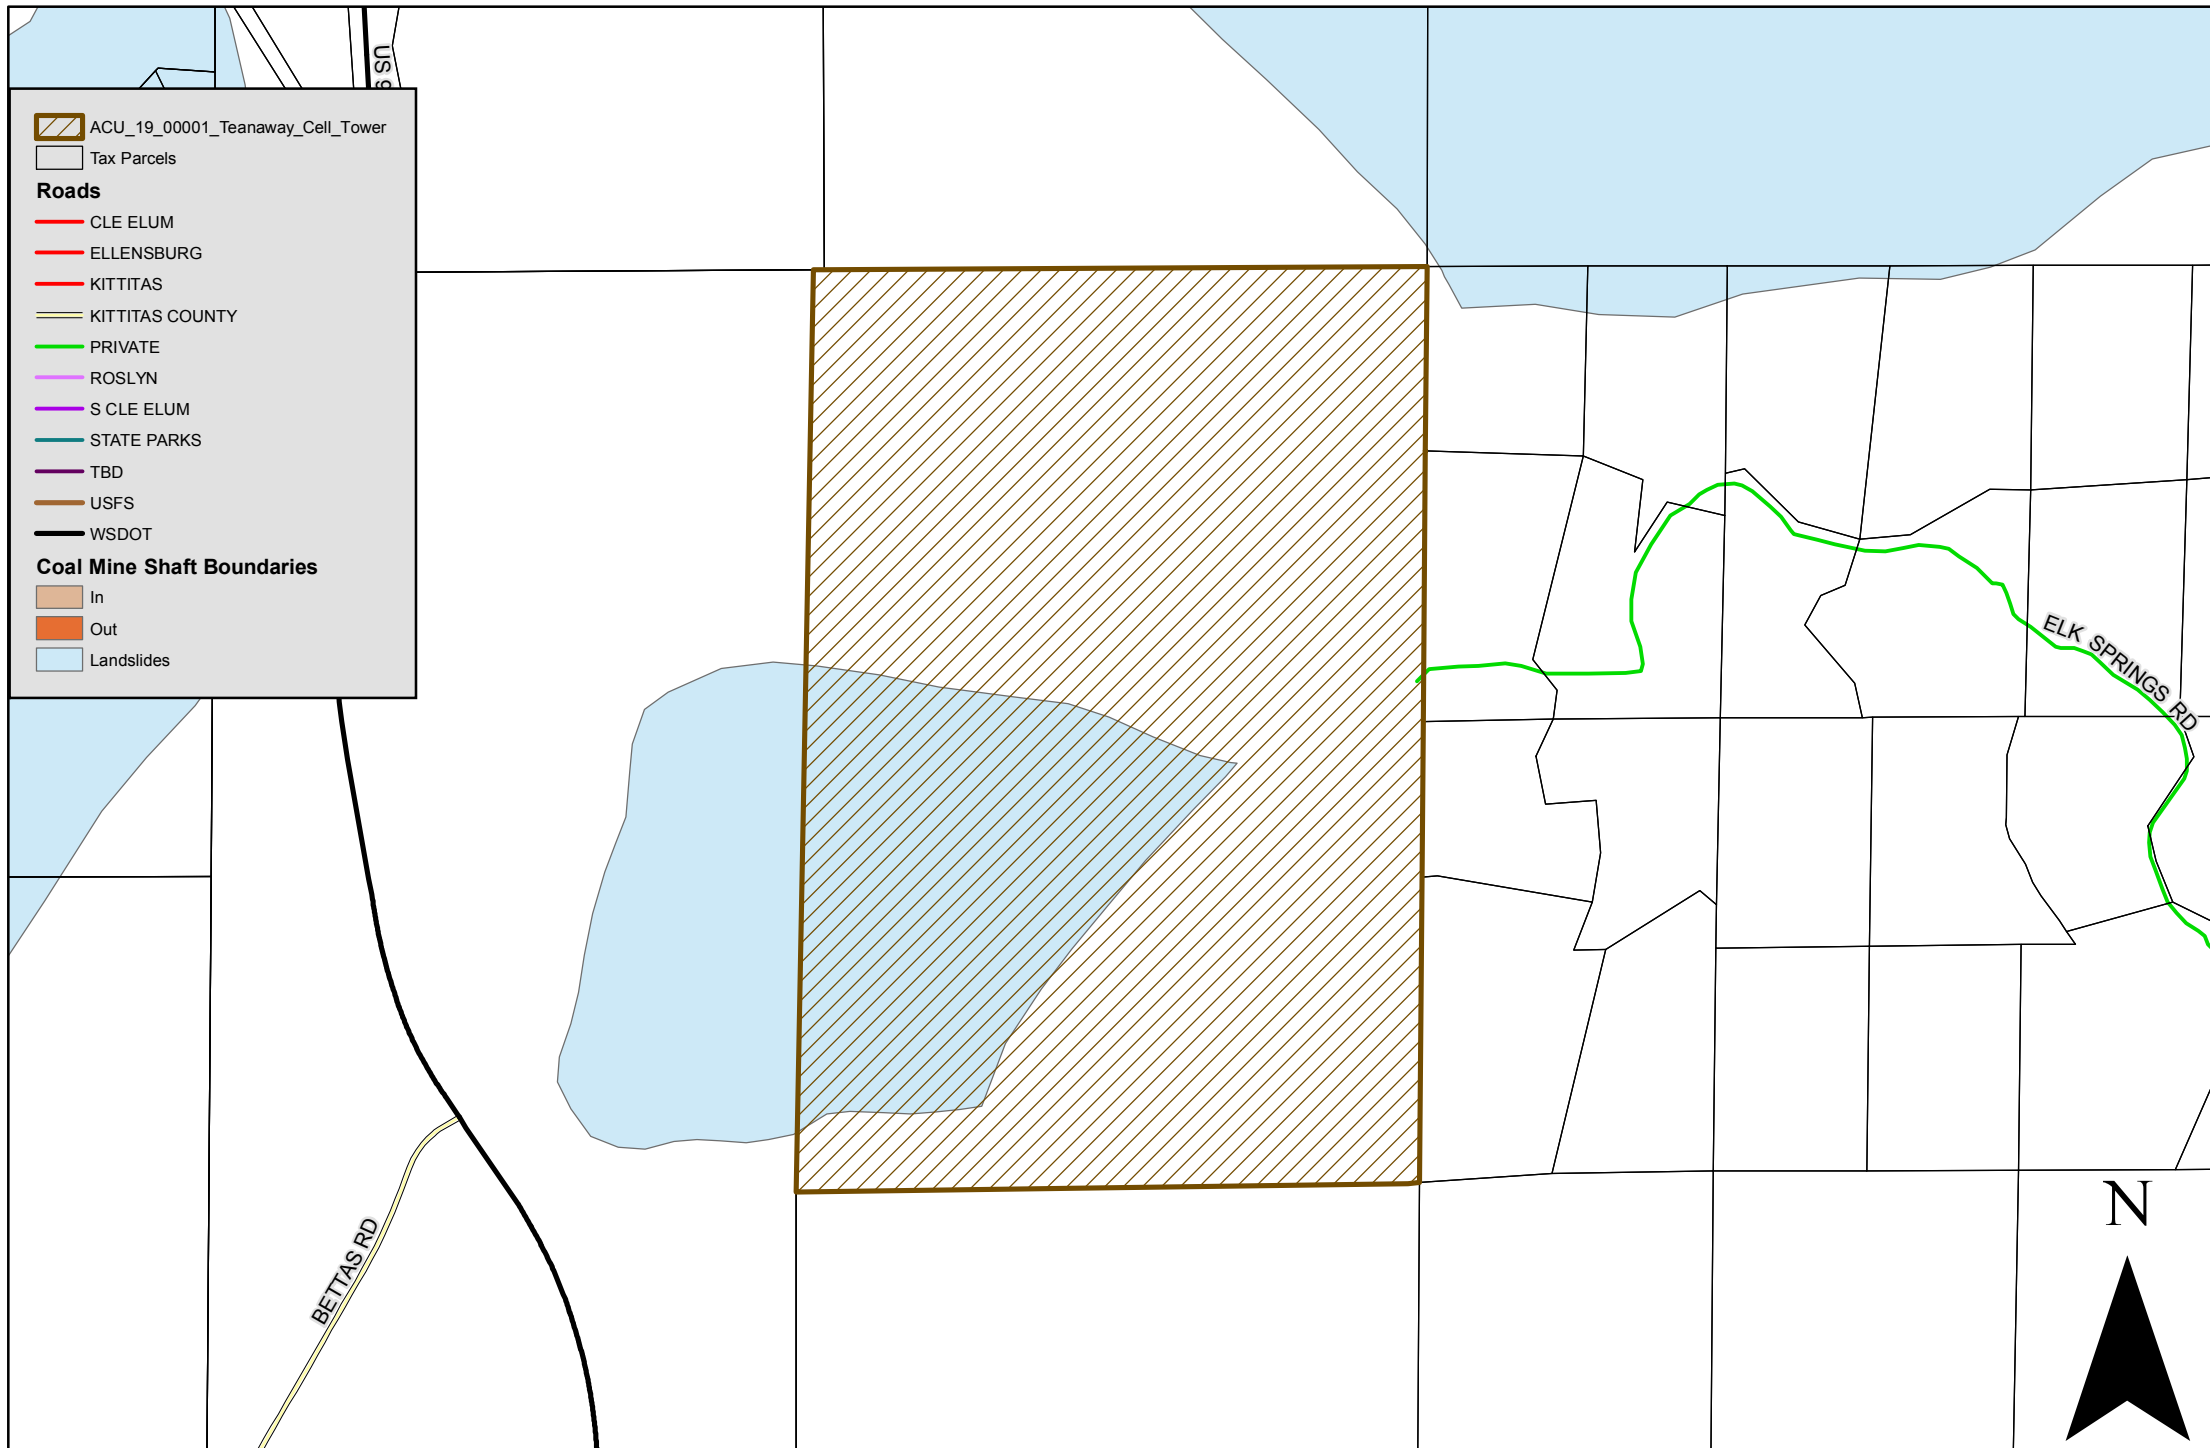

# ACU-19-00001 Teanaway Cell Tower

ACU\_19\_00001\_Teanaway\_Cell\_Tower

Tax Parcels

**Roads**

- CLE ELUM
- ELLENSBURG
- KITTITAS
- KITTITAS COUNTY
- PRIVATE
- ROSLYN
- S CLE ELUM
- STATE PARKS
- TBD
- USFS
- WSDOT

**Coal Mine Shaft Boundaries**

- In
- Out
- Landslides

1:10,000

Coal Mines and Landslides